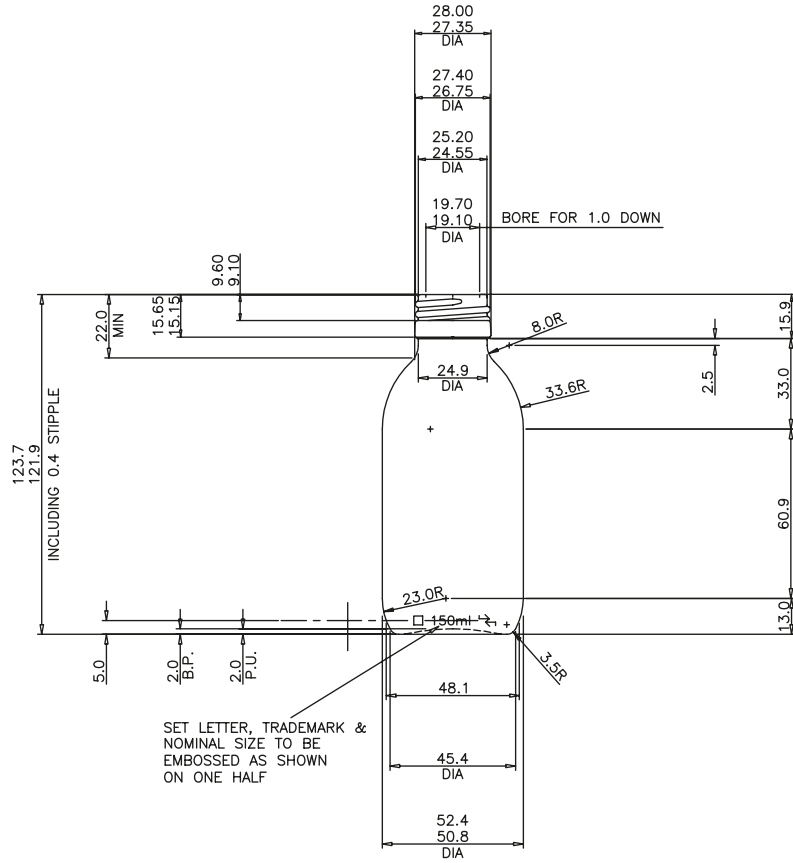

18

24

HS FRENCH FLINT

THE GLASS CONTAINER SPECIALISTS

VIEW ON BASE
STANDING AREA EMBOSSED
WITH CRESCENT STIPPLE
& ALPHA NUMERIC

150ML CLEAR ALPHA GLASS BOTTLE

Product code	AC150
Finish	28 ROPP
Capacity	150ml
Brim-full capacity	159ml